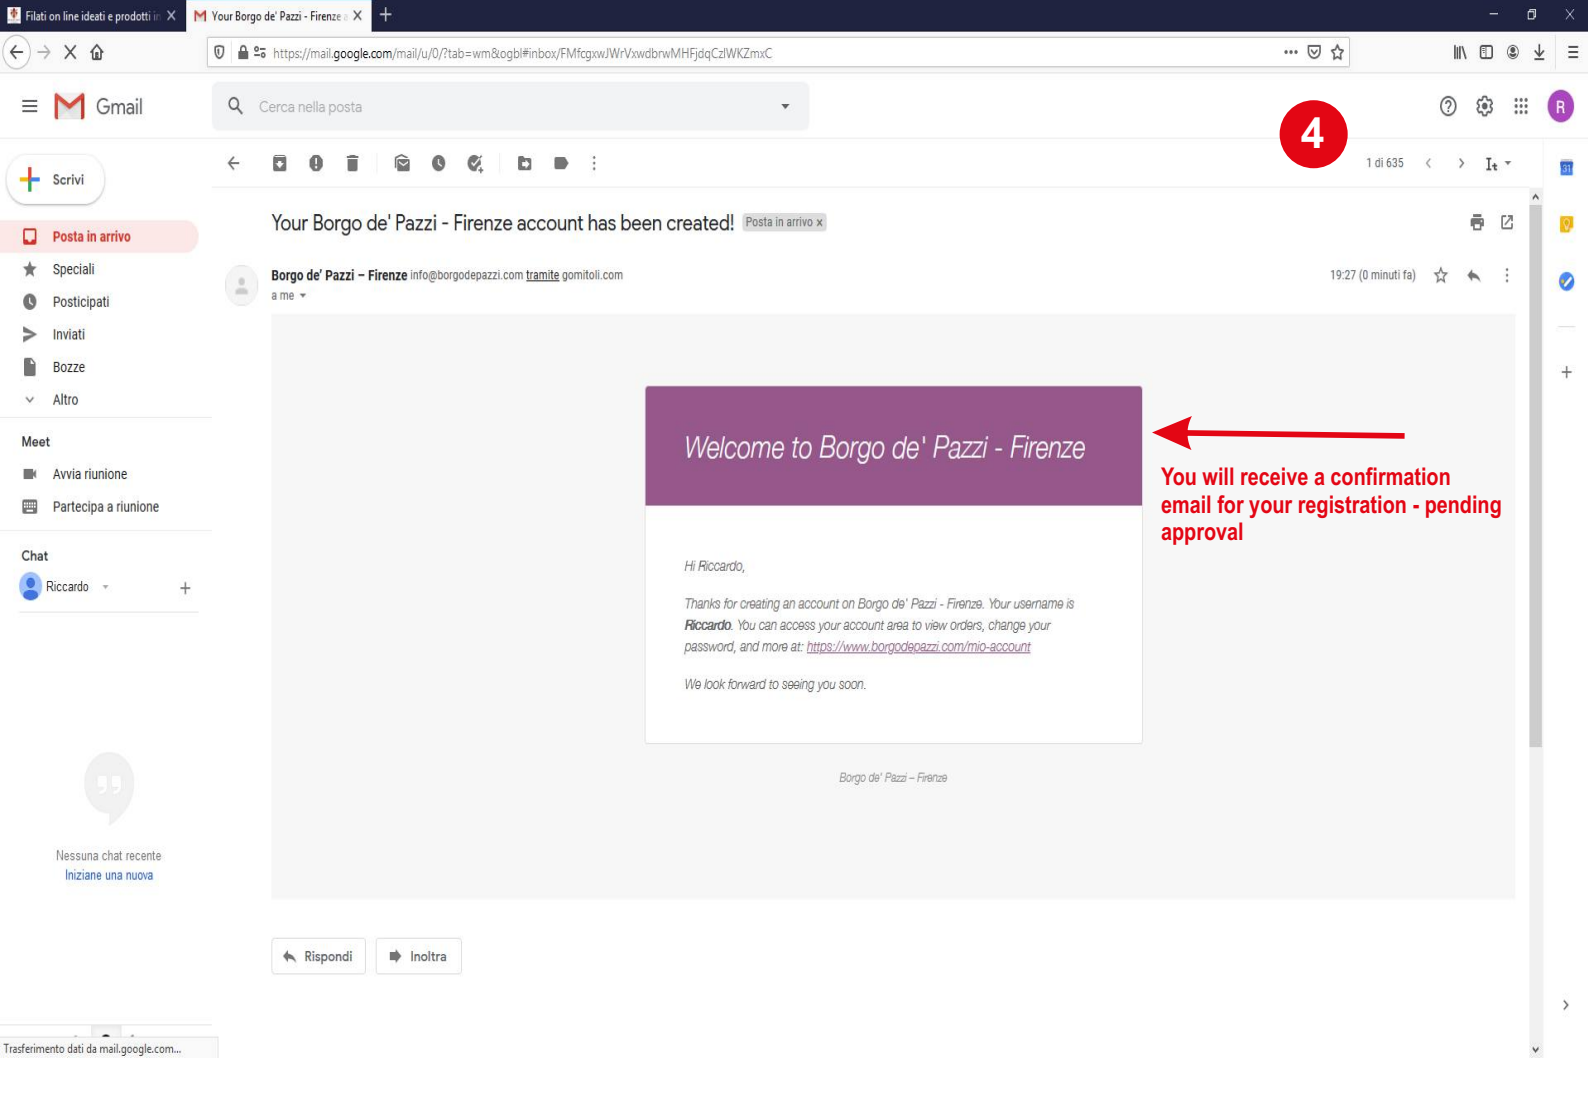

4

Your Borgo de' Pazzi - Firenze account has been created! Posta in arrivo x

Borgo de' Pazzi - Firenze info@borgodepazzi.com [tramite gomifoli.com](#)
a me ▾

19:27 (0 minuti fa) ☆ ↶ ⋮

Welcome to Borgo de' Pazzi - Firenze

Hi Riccardo,

Thanks for creating an account on Borgo de' Pazzi - Firenze. Your username is **Riccardo**. You can access your account area to view orders, change your password, and more at: <https://www.borgodepazzi.com/mio-account>

We look forward to seeing you soon.

Borgo de' Pazzi - Firenze

You will receive a confirmation email for your registration - pending approval

↳ Rispondi   ➡ Inoltra

- Scrivi
- Posta in arrivo
- Speciali
- Posticipati
- Inviati
- Bozze
- Altro
- Meet
  - Avvia riunione
  - Partecipa a riunione
- Chat
  - Riccardo ▾ +

Nessuna chat recente
[Iniziane una nuova](#)